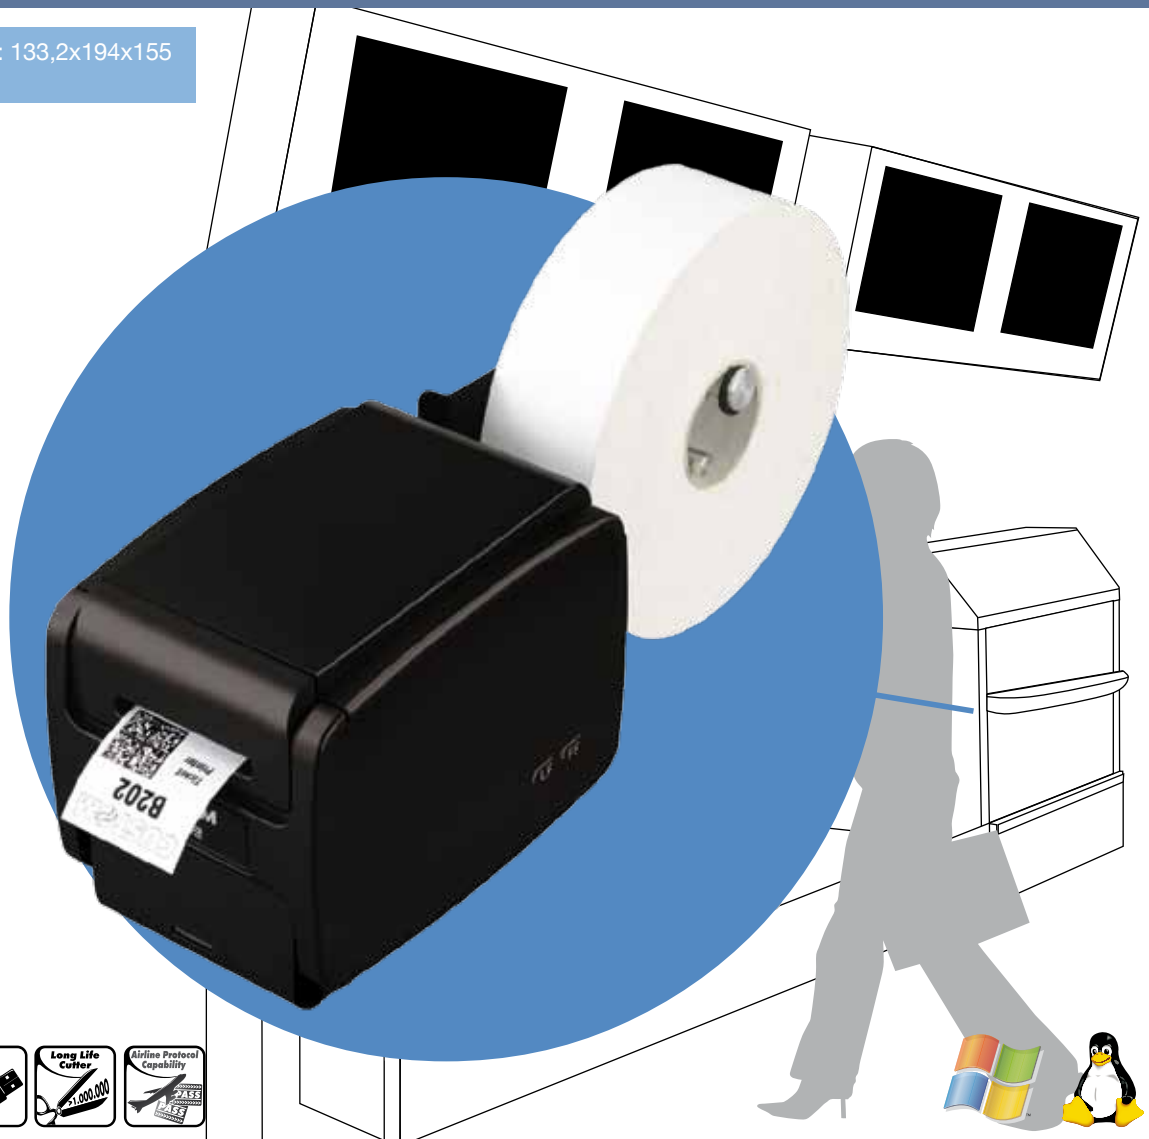

# B202H

## BT TICKET PRINTER

**CUSTOM**<sup>®</sup>

- Barcode printing: PDF 417, DataMatrix, Aztec 2D barcodes
- RS232 and USB interface
- Sensors: fully adjustable bottom opto sensor for any ticket width; top-opto sensor, center hole mark
- Fonts: TrueTypeFont support, any language available
- Self-installing Driver for Win2000/XP/Vista/7

- High Performance bag tag printer
- 266MHz powerful processor, 32MB Ram + 32MB flash memory
- Ticket width from 20mm to 54mm
- Ticket weight: from 80 to 180 g/m<sup>2</sup>
- Printing speed 200 mm/sec
- High durability due to the robust steel internal construction
- Complete suite of SW for remote status

- Dimension WxLxH (mm) : 133,2x194x155
- Weight: 2,8 Kg

**DESKTOP CHECK-IN**