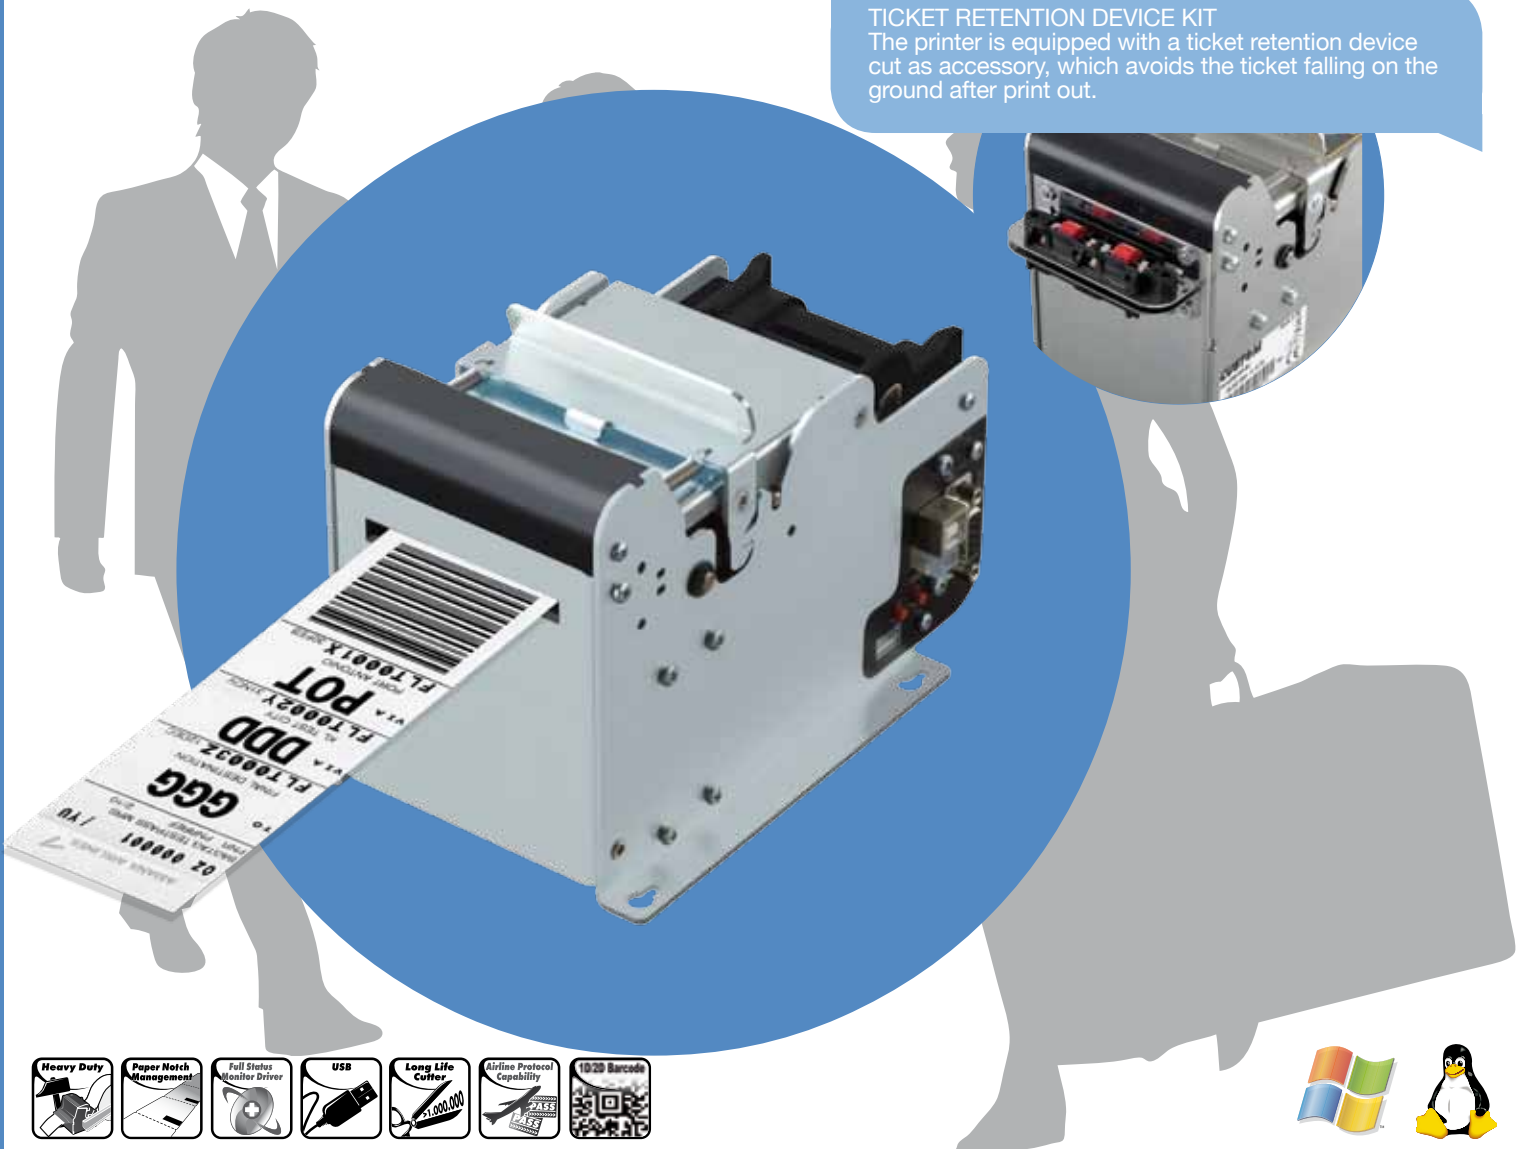

# KPM150H

## BT TICKET PRINTER

**CUSTOM**<sup>®</sup>

- Barcode printing: PDF 417, DataMatrix, Aztec 2D barcodes
- RS232 and USB interface
- Sensors: fully adjustable bottom opto sensor for any ticket width; top-opto sensor, center hole mark
- Fonts: TrueTypeFont support, any language available
- Self-installing Driver for Win2000/XP/Vista/7

- High performance BT OEM ticket printer
- BTP AEA CUTE and CUPPS version for CUSS
- 266 mHz powerful processor, 32 Mb Ram + 32 Mb Flash memory
- Ticket width from 20mm to 54mm

- 1M cuts sturdy autocutter
- High durability due to the robust steel internal construction
- Complete Suite of Sw for remote status

### TICKET RETENTION DEVICE KIT

The printer is equipped with a ticket retention device cut as accessory, which avoids the ticket falling on the ground after print out.

**SELF-SERVICE CHECK-IN / CUSS**