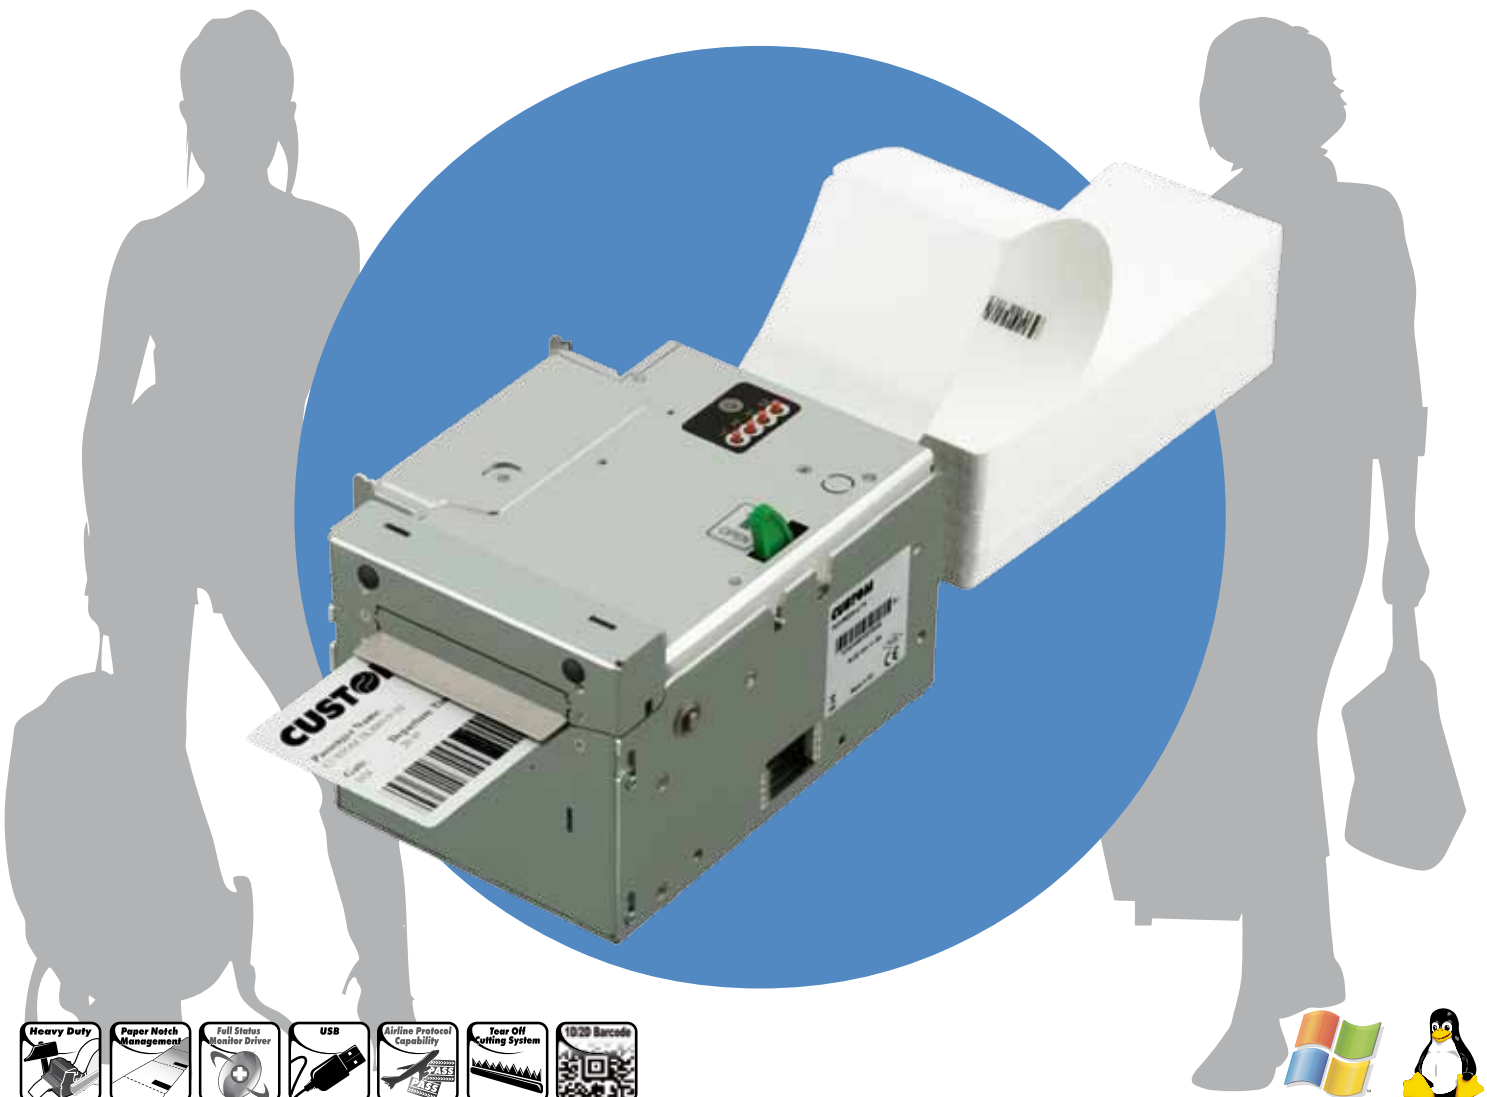

KPM202

BT TICKET PRINTER

CUSTOM[®]

- 1D and 2D IATA barcodes support: UPC-A, UPC-E, EAN13, EAN8, CODE39, ITF, CODABAR, CODE93, CODE128, CODE32, PDF417, DATAMATRIX
- Interfaces: Serial+USB
- Sensors: fully adjustable bottom and to opto sensors for any ticket width also for hole mark/translucid recognition
- Fonts: TrueTypeFont support, any language available
- Self-installing Driver for Win2000/XP/Vista/7 and Linux Driver

- Heavy duty BT ticket printer
- BTP AEA CUTE and CUPPS version for CUSS
- Tear off device for bag tags or ATB perforated paper stock
- Powerful 32 bit processor

- Very fast up to 250 mm/s printing speed
- Ticket width from 20 to 82.5mm
- Ticket weight: from 80 to 255 g/m²
- Enhanced quality head for a crisp printout
- Paper roll support